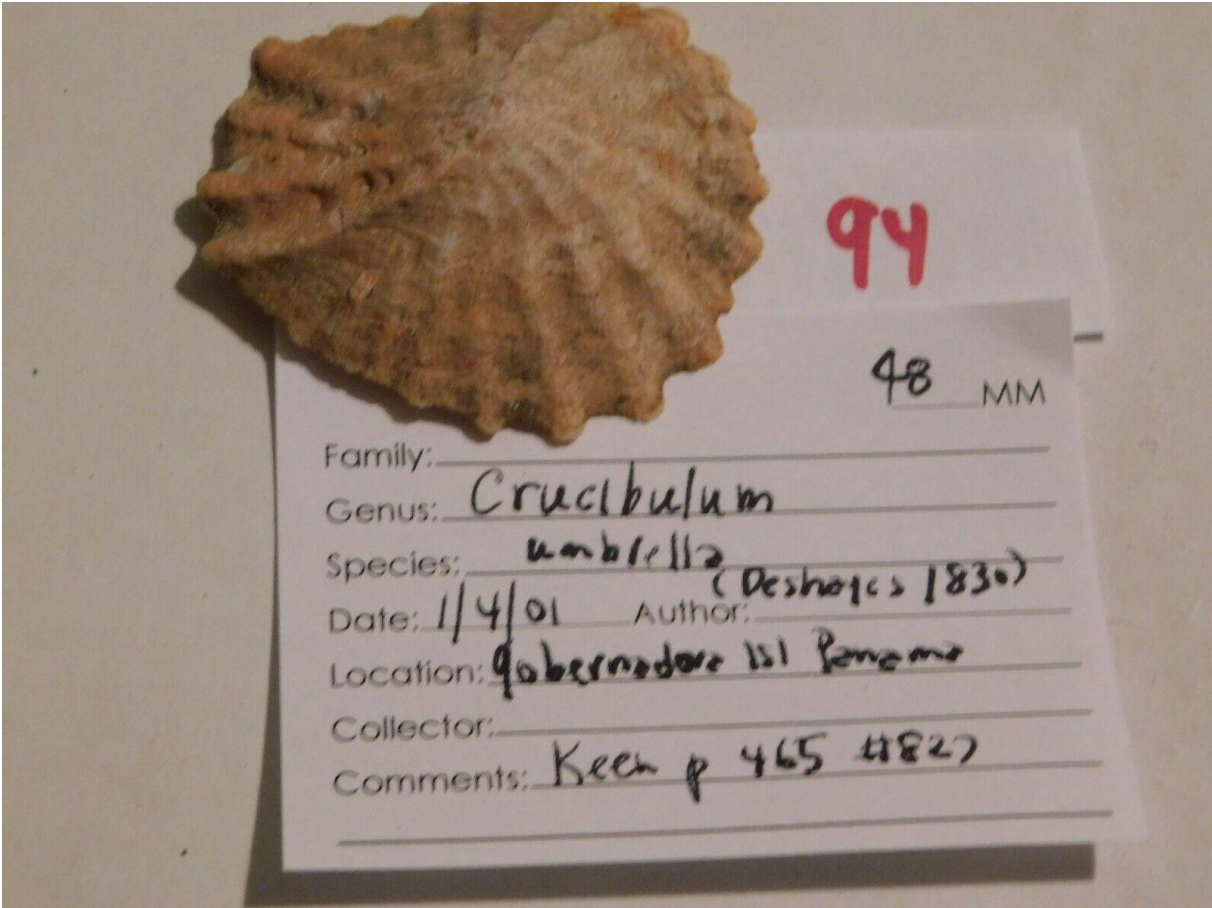

Crucibulum umbrella Panama data 48mm

4 \$, Mar 2019

94

4

94

4

Family: *Scaphodonta*